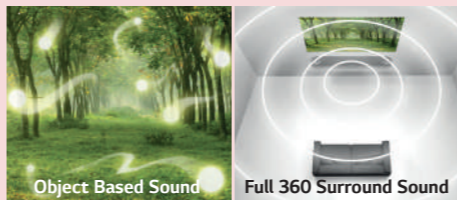

DOLBY ATMOS
Support up to 128 DifferentSound Objects in a Single Scene.
Simulate Your Senses With Full 360 Surround Sound.

LG UHD TV

SEE TRUE COLOR LIKE NEVER BEFORE