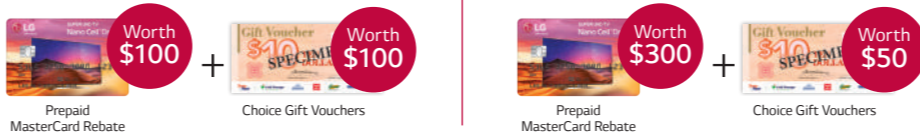

UK7500

Available in 49" / 55" / 65"

- Nano Cell Display
- IPS 4K
- Local Dimming
- Ultra Luminance / True Color Accuracy
- Quad Core Processor
- Wide Viewing Angle
- 4K Active HDR (HDR 10 Pro / HLG Pro / HDR Effect)
- 2.0ch 20W DTS VirtualX
- ThinQ AI
- HDMI 2.0 (4) / USB 2.0 (2)

FREE with purchase of 55UK7500

FREE with purchase of 65UK7500

UK6500

Available in 50" / 75" / 86"

- IPS 4K (86" / 75" only)
- True Color Accuracy / Dynamic Color
- Alpha 7 Processor (86")
- Quad Core Processor (75" / 50")
- High Frame Rate (86" only)
- 4K Active HDR (HDR 10 Pro / HLG Pro / HDR Effect)
- 4K Upscaler
- 2.0ch 20W DTS VirtualX
- ThinQ AI
- 86" : HDMI 2.0 (4) / USB 2.0 (3)
- 75" / 50" : HDMI 2.0 (4) / USB 2.0 (2)

FREE with purchase of 50UK6500

FREE with purchase of 75UK6500 / 86UK6500