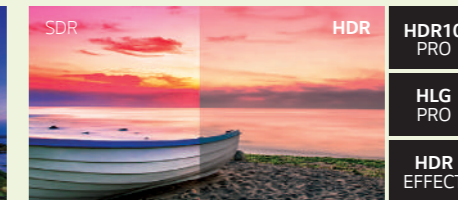

Active HDR
Multi-HDR solutions, including HDR 10 Pro supports dynamic metadata with scene-by-scene adjustments to deliver immersive HDR experience.