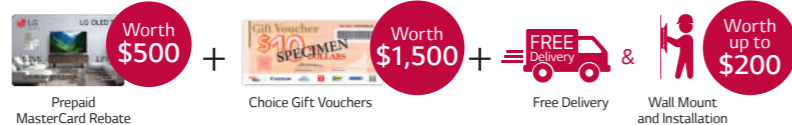

OLED E8

Available in 55" / 65"

- OLED Display
- Picture-on-Glass Design
- Infinite Contrast / Pixel Dimming
- Ultra Luminance Pro / Billion Rich Color
- Alpha 9 Intelligent Processor (Quad Step Noise Reduction / Depth Enhancer / Sharpness Enhancer)
- Cinema HDR (Dolby Vision / HDR 10 Pro / HLG Pro / Advanced HDR by technicolor)
- 4.2ch 60W Dolby Atmos
- ThinQ AI
- HDMI 2.0 (4) / USB 2.0 (3)

FREE with purchase of OLED55E8 / OLED65E8