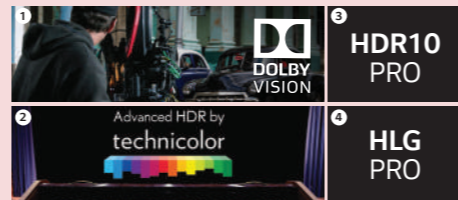

4K Cinema HDR
LG's 4K Cinema HDR delivers the Filmmaker's vision, supporting 4 major formats with dynamic metadata*.